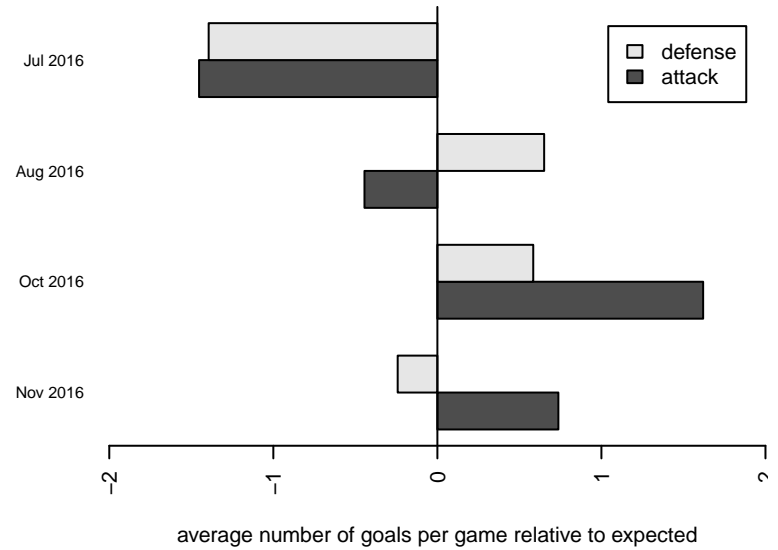

**attack and defense variance (black dot)
relative to other teams
and top 10 in region**

**attack and defense rating
relative to others at age
and all opponents in last 13 months**

Performance relative to 13 month average

Performance relative to 13 month average

date	home		away		venue	pred.home	pred.away
2016-11-20	Eclipse FC Aguilitos del America B05	5	Gala FC B05	2	2016 PSPL Copa Red U12	5.12	1.78
2016-11-12	Eagleclaw FA Red Hawks B05	4	Gala FC B05	4	2016 PSPL Copa Red U12	2.57	3.08
2016-11-05	Seattle Celtic Black B05	1	Gala FC B05	4	2016 PSPL Copa Red U12	1.58	2.93
2016-10-30	Gala FC B05	5	Seattle Celtic Black B05	2	2016 PSPL Copa Red U12	2.93	1.58
2016-10-29	NK Force B05	2	Gala FC B05	2	2016 PSPL Copa Red U12	2.65	1.95
2016-10-23	Gala FC B05	3	Seattle Celtic Orange B05	1	2016 PSPL Copa Red U12	1.65	2.14
2016-10-16	Gala FC B05	7	Eagleclaw FA Red Hawks B05	3	2016 PSPL Copa Red U12	3.08	2.57
2016-10-08	Emerald City FC White B05	1	Gala FC B05	3	2016 PSPL Copa Red U12	2.97	2.29
2016-09-24	Gala FC B05	1	Eclipse FC Aguilitos del America B05	6	2016 PSPL Copa Red U12	1.78	5.12
2016-09-10	Gala FC B05	0	NK Force B05	1	2016 PSPL Copa Red U12	1.95	2.65
2016-08-28	Gala FC B05	5	NW United White B05	3	2016 Sky River BU12	3.22	2.23
2016-08-27	Seattle United W White B05	1	Gala FC B05	2	2016 Sky River BU12	1.59	2.47
2016-08-27	WA Rush Azul B05	0	Gala FC B05	3	2016 Sky River BU12	1.54	4.87
2016-08-26	Gala FC B05	2	NW United White B05	1	2016 Sky River BU12	3.22	2.23
2016-07-24	Crossfire Select Pedraza B05	2	Gala FC B05	2	2016 Crossfire Select U12 Silver	2.20	4.54
2016-07-23	Gala FC B05	1	Cascade FC Green B05	4	2016 Crossfire Select U12 Silver	2.80	1.67
2016-07-22	Gala FC B05	1	NSC Synergy White B05	3	2016 Crossfire Select U12 Silver	1.82	2.41
2016-07-22	Seattle Celtic Orange B05	5	Gala FC B05	1	2016 Crossfire Select U12 Silver	2.14	1.65