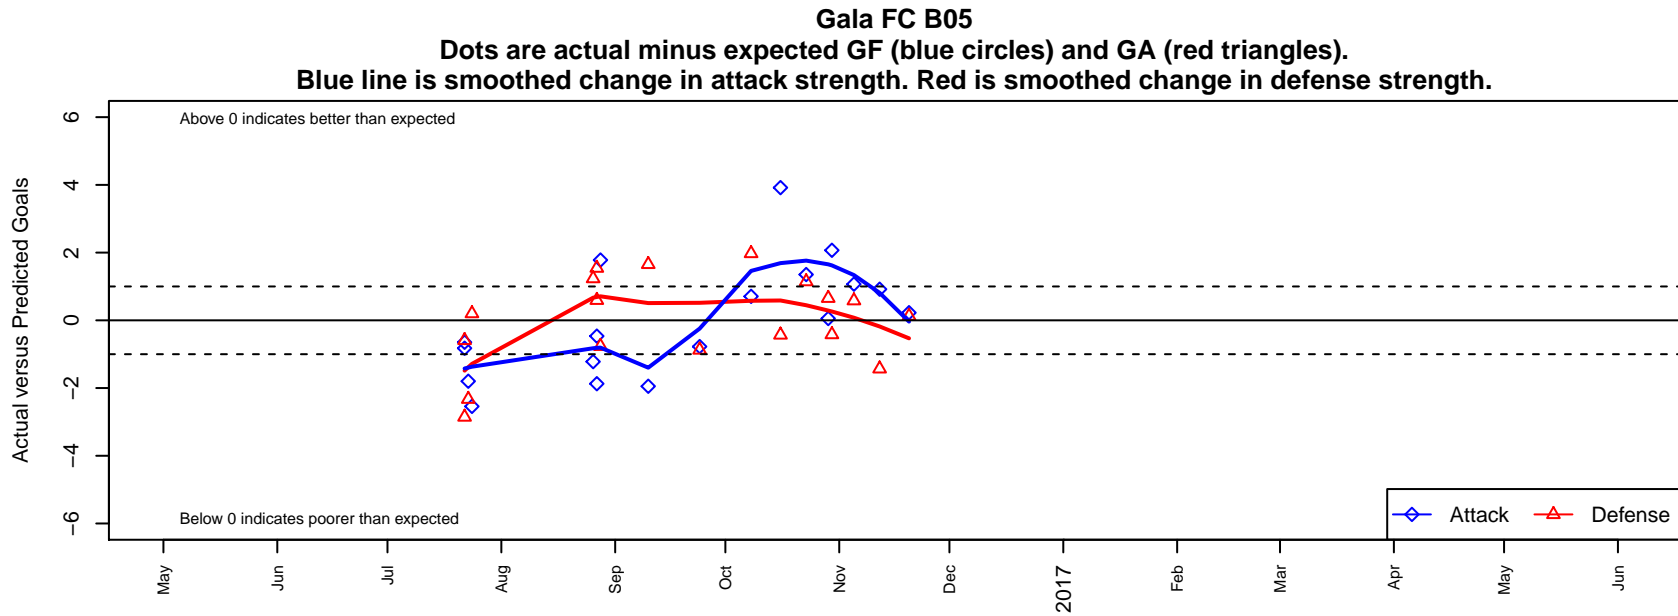

Gala FC B05

Gala FC
 Marysville, WA
 B05 total strength=544
 attack=0.7 defense=0.24
 fall league = PSPL Copa Red U12

alt names used:
 Gala FC 05
 Gala FC Bu12 05
 Gala FC [B05]

Venues played:
 2016 Crossfire Select U12 Silver
 2016 Sky River BU12
 2016 PSPL Copa Red U12

**attack and defense variance (black dot)
relative to other teams
and top 10 in region**

**attack and defense rating
relative to others at age
and all opponents in last 13 months**

Performance relative to 13 month average