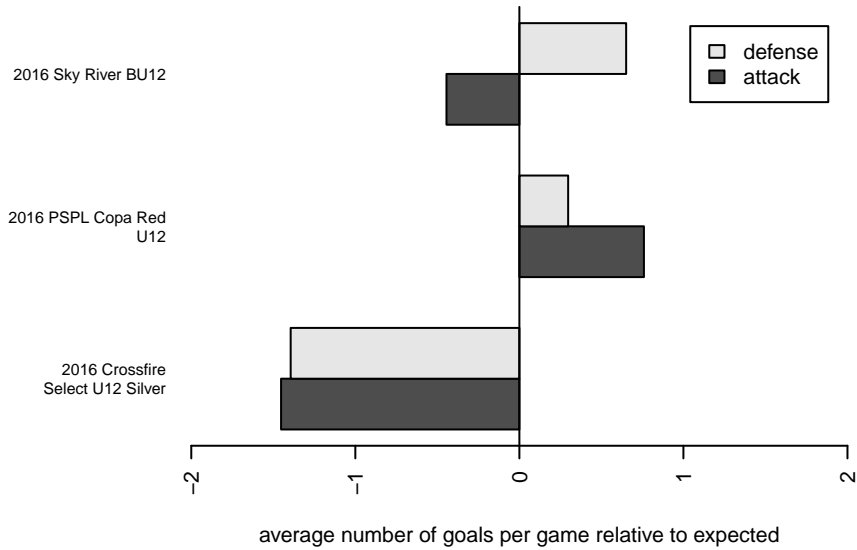

Gala FC B05

Gala FC
 Marysville, WA
 B05 total strength=544
 attack=0.7 defense=0.24
 fall league = PSPL Copa Red U12

alt names used:
 Gala FC 05
 Gala FC Bu12 05
 Gala FC [B05]

Venues played:
 2016 Crossfire Select U12 Silver
 2016 Sky River BU12
 2016 PSPL Copa Red U12

**attack and defense variance (black dot)
relative to other teams
and top 10 in region**

**attack and defense rating
relative to others at age
and all opponents in last 13 months**

Performance relative to 13 month average