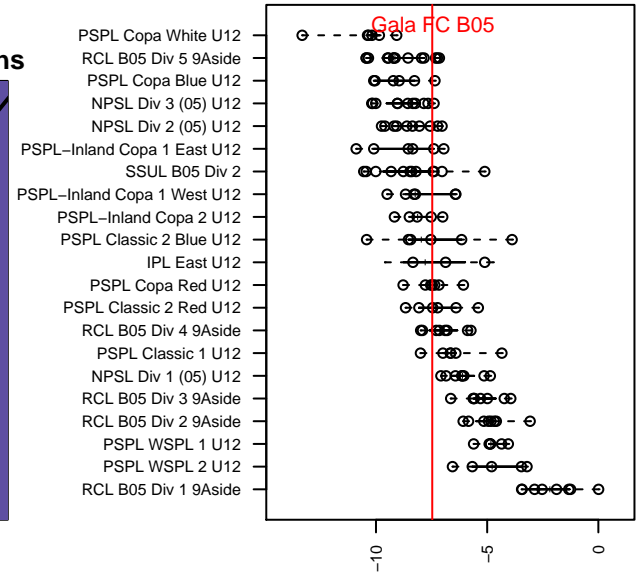

Gala FC B05

Gala FC
 Marysville, WA
 B05 total strength=544
 attack=0.7 defense=0.24
 fall league = PSPL Copa Red U12

alt names used:
 Gala FC 05
 Gala FC Bu12 05
 Gala FC [B05]

Venues played:
 2016 Crossfire Select U12 Silver
 2016 Sky River BU12
 2016 PSPL Copa Red U12

**attack and defense variance (black dot)
relative to other teams
and top 10 in region**

**attack and defense rating
relative to others at age
and all opponents in last 13 months**

Performance relative to 13 month average